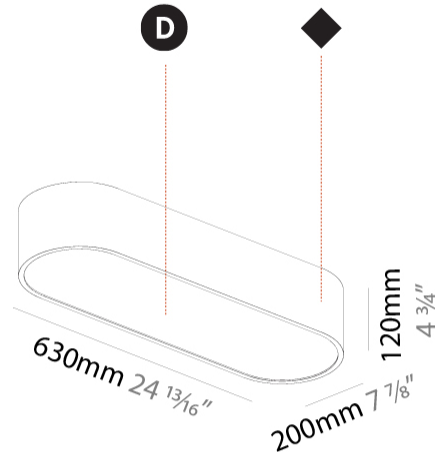

1. To build a product code in our configurator select the specify button on the base model # product page
2. To build a manual product code on this datasheet choose from the options listed below in blue font and add the suffix to the base model #

GENERAL

Series: Smoothy
Subseries: Smoothline
Brand: Prolicht
Division: Architectural
Mounting Type: Surface
Mounting Location: Ceiling
Subcategory: Ambient

PHYSICAL

Shape: Oval
Length (mm): 630
Length (in): 24 ¹³/₁₆
Width (mm): 200
Width (in): 7 ⁷/₈
Height (mm): 120
Height (in): 4 ³/₄
Light Distribution: Direct
Weight (kg): 3.403
Weight (lbs): 7.49
Diffuser: PMMA - Opal or Micro-Prism
Fixture Finish: SSR / BKV / CWI / CRY / HAB / UFT / ITA / RUA / FTG / MYG / LOD / PUS / FRO / FUP / KIA / POP / BLS / SPG / MEY / GOH / GUM / CHC / COM / ABZ / JAG / OBR / MOS / ROR
Fixture Material: Extruded Aluminum / Steel

ELECTRICAL

Lamp Type: LED (Zhaga Standard)
Input Wattage (W): 21
Total Output Wattage (W): 18
Dimming: Tri-Mode (Non-Dimming and Phase Dimming (120Vac only) and 0-10V Dimming)
Driver Included: Yes
Driver Location: Integrated
Driver Type: Constant Current - Universal
Driver Class: Class 2
Input Voltage (V): 120 - 277
Constant Current (MA): 500

LED

Color Temperature (°K): 3000 / 3500 / 4000
Max. Delivered Lumen (lm): 1460 / 1568 / 1600
CRI: >80 CRI
Lamp Life (hrs): 50000

OPTICAL

RATINGS AND CERTIFICATIONS

Certified By: Certified for North American Standards
IP rating: IP20